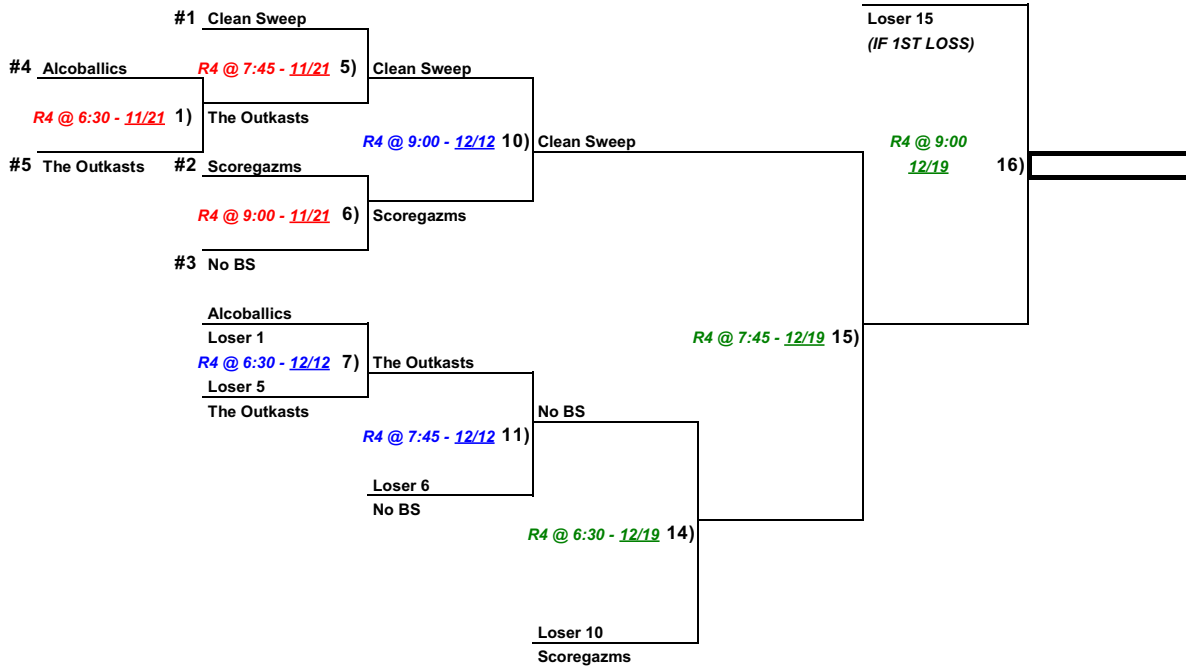

RIVERSIDE THURSDAY COED LOWER PLAYOFFS. (REV 12/13)

UPPER BRACKET

LOWER BRACKET